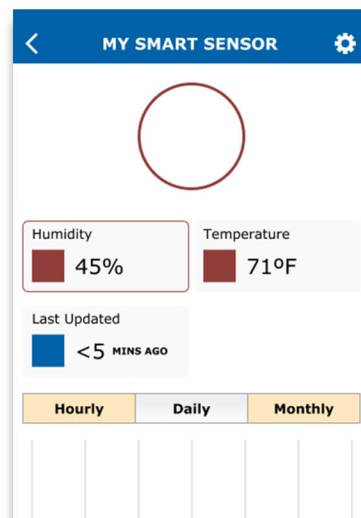

UI/UX Design